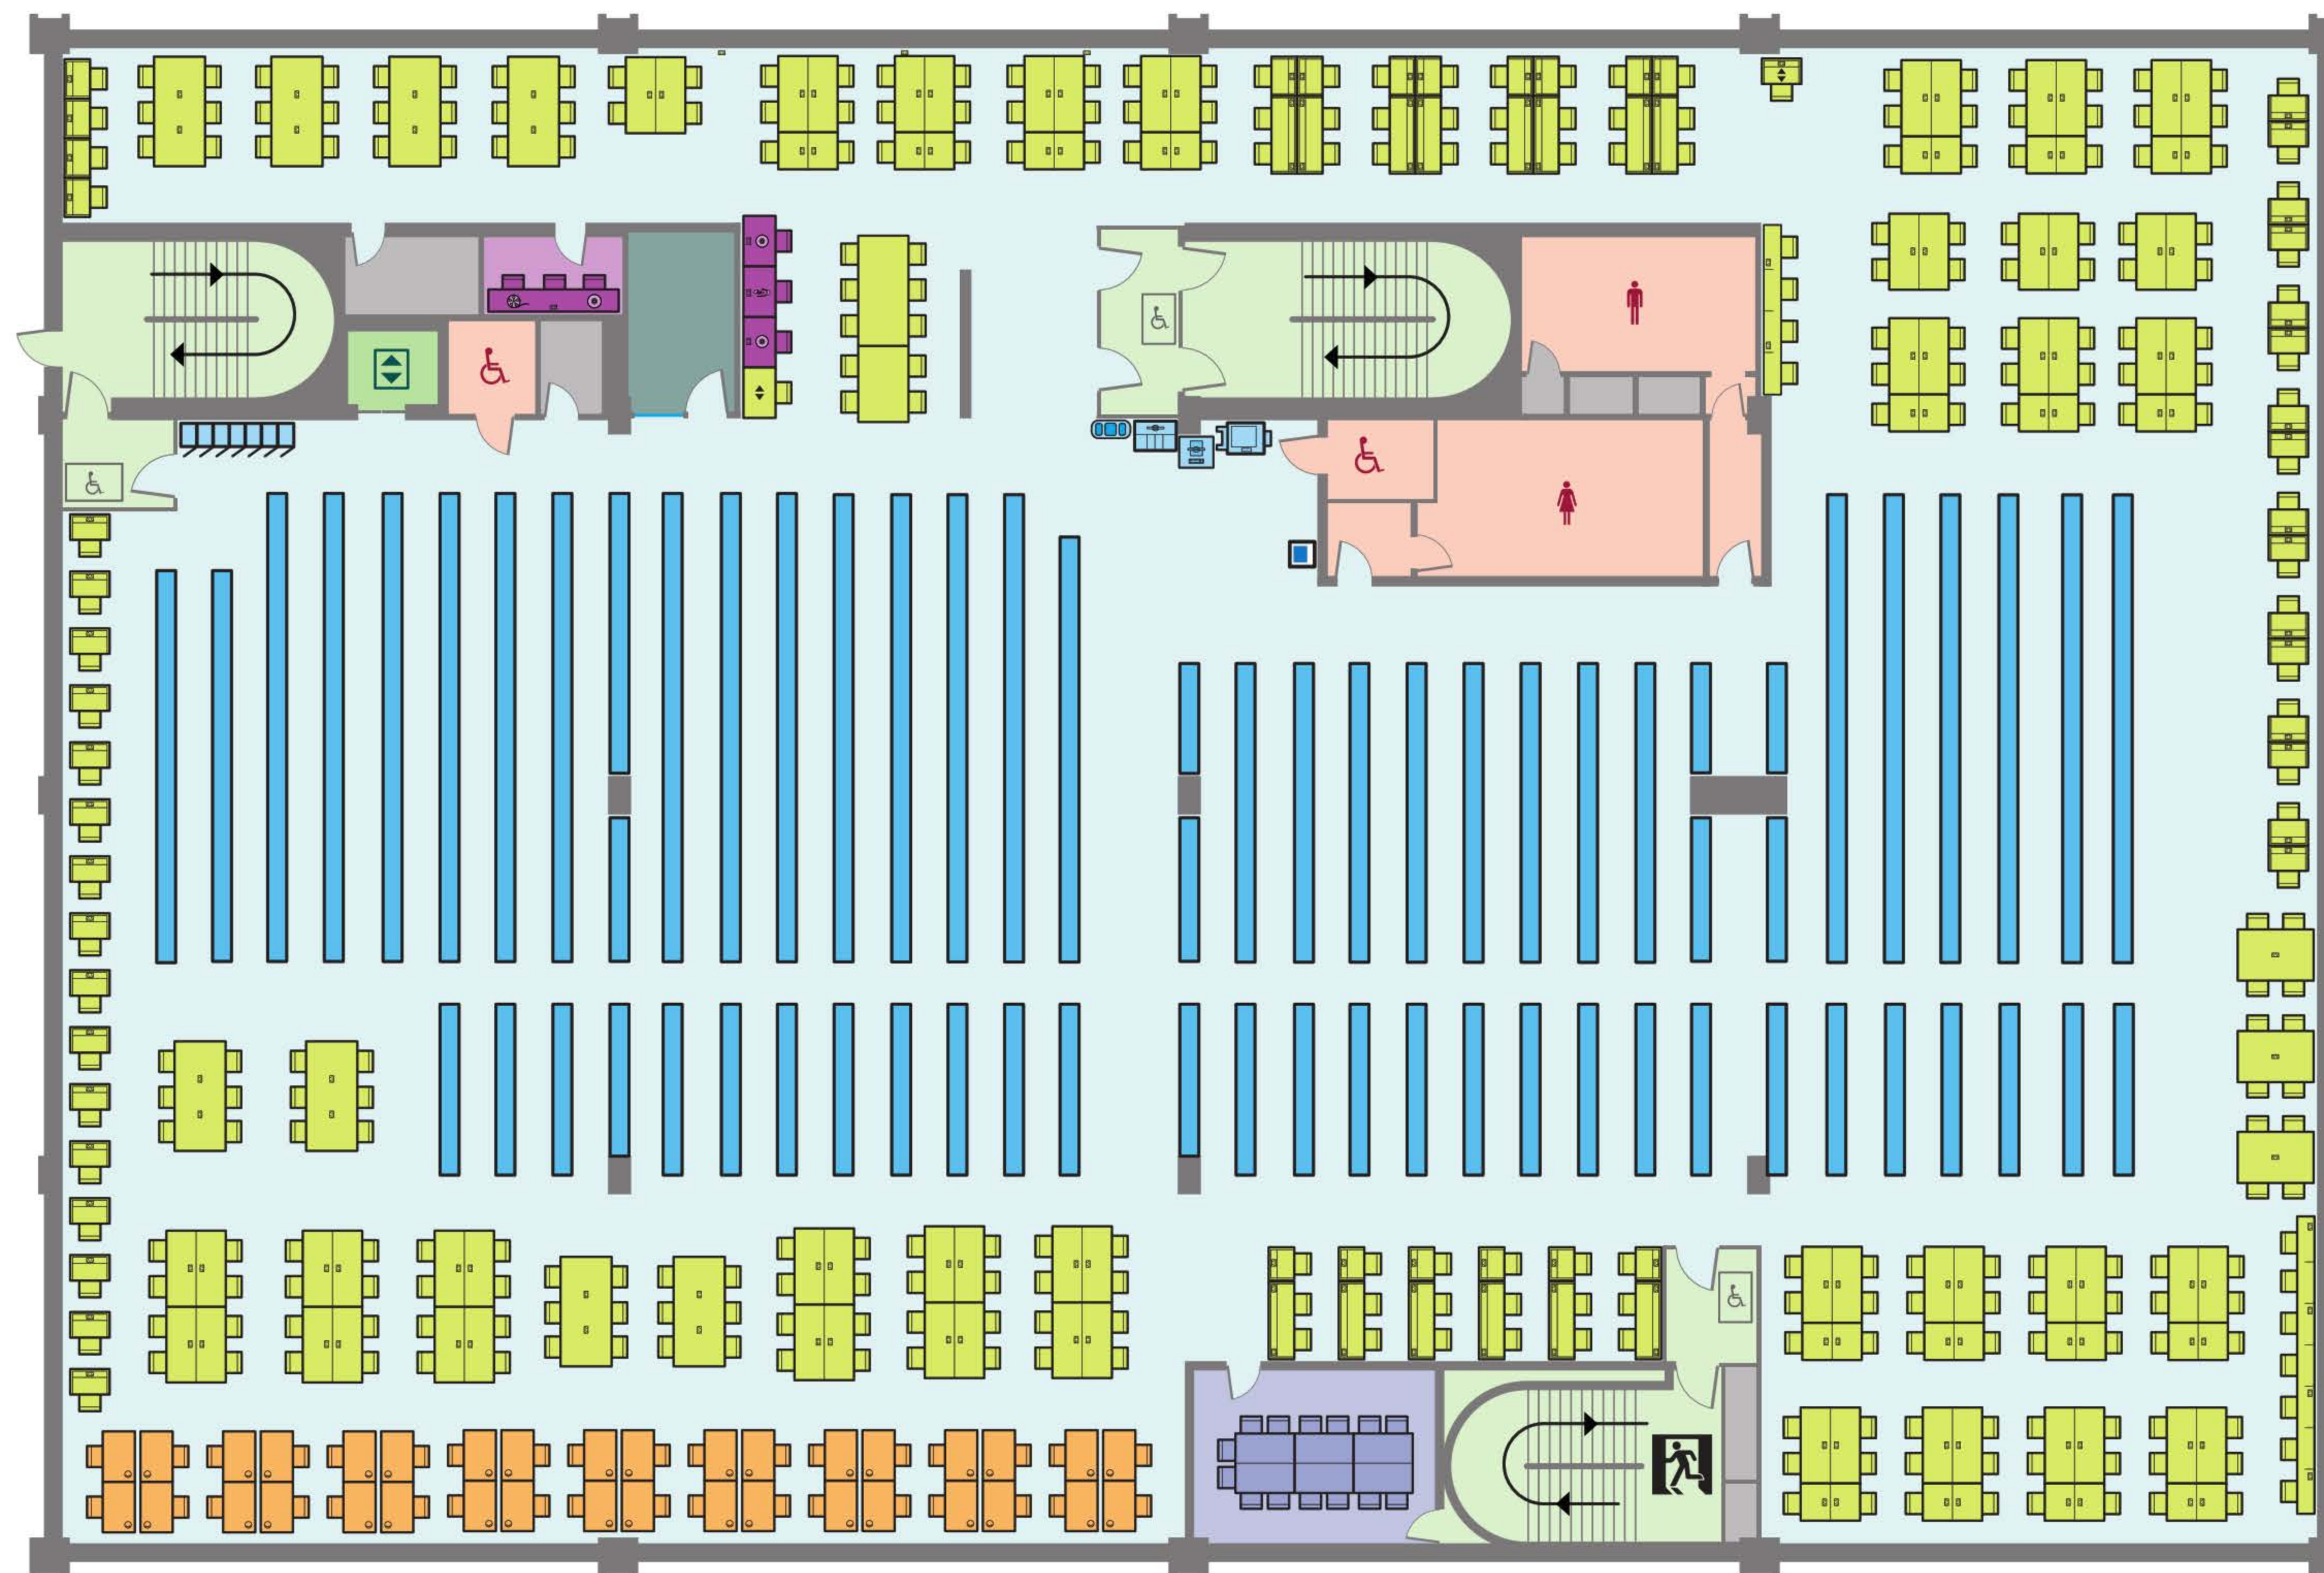

Level 1 (Study space, group study, postgraduate zone)

Level 2 (Main entrance, study space, group study)

Level 3 (Silent study)

- Bookshelves
- Carrels
- Computers
- Computer desks
- Lift
- Lockers
- Open study desks
- Height adjustable desks
- Print / copy
- Search computers
- Self-borrow
- Staff areas
- Stairs
- Bin/recycling
- Hot and cold water
- Toilets
- Disabled toilet
- Stair lift
- Fire exit

Level 4 (Silent study, media players)

-  Bookshelves
-  Carrels
-  Computer desks
-  Height adjustable desks
-  Lockers
-  Lift
-  Open study desks
-  Print / copy
-  Search computers
-  Self-borrow
-  Staff areas
-  Stairs
-  Contemplation room
-  Assistive technology room
-  Media room/stations
-  Microfilm
-  Blu-ray/DVD players
-  Bin/recycling
-  Hot and cold water
-  Toilets
-  Disabled toilet
-  Stair lift
-  Fire exit