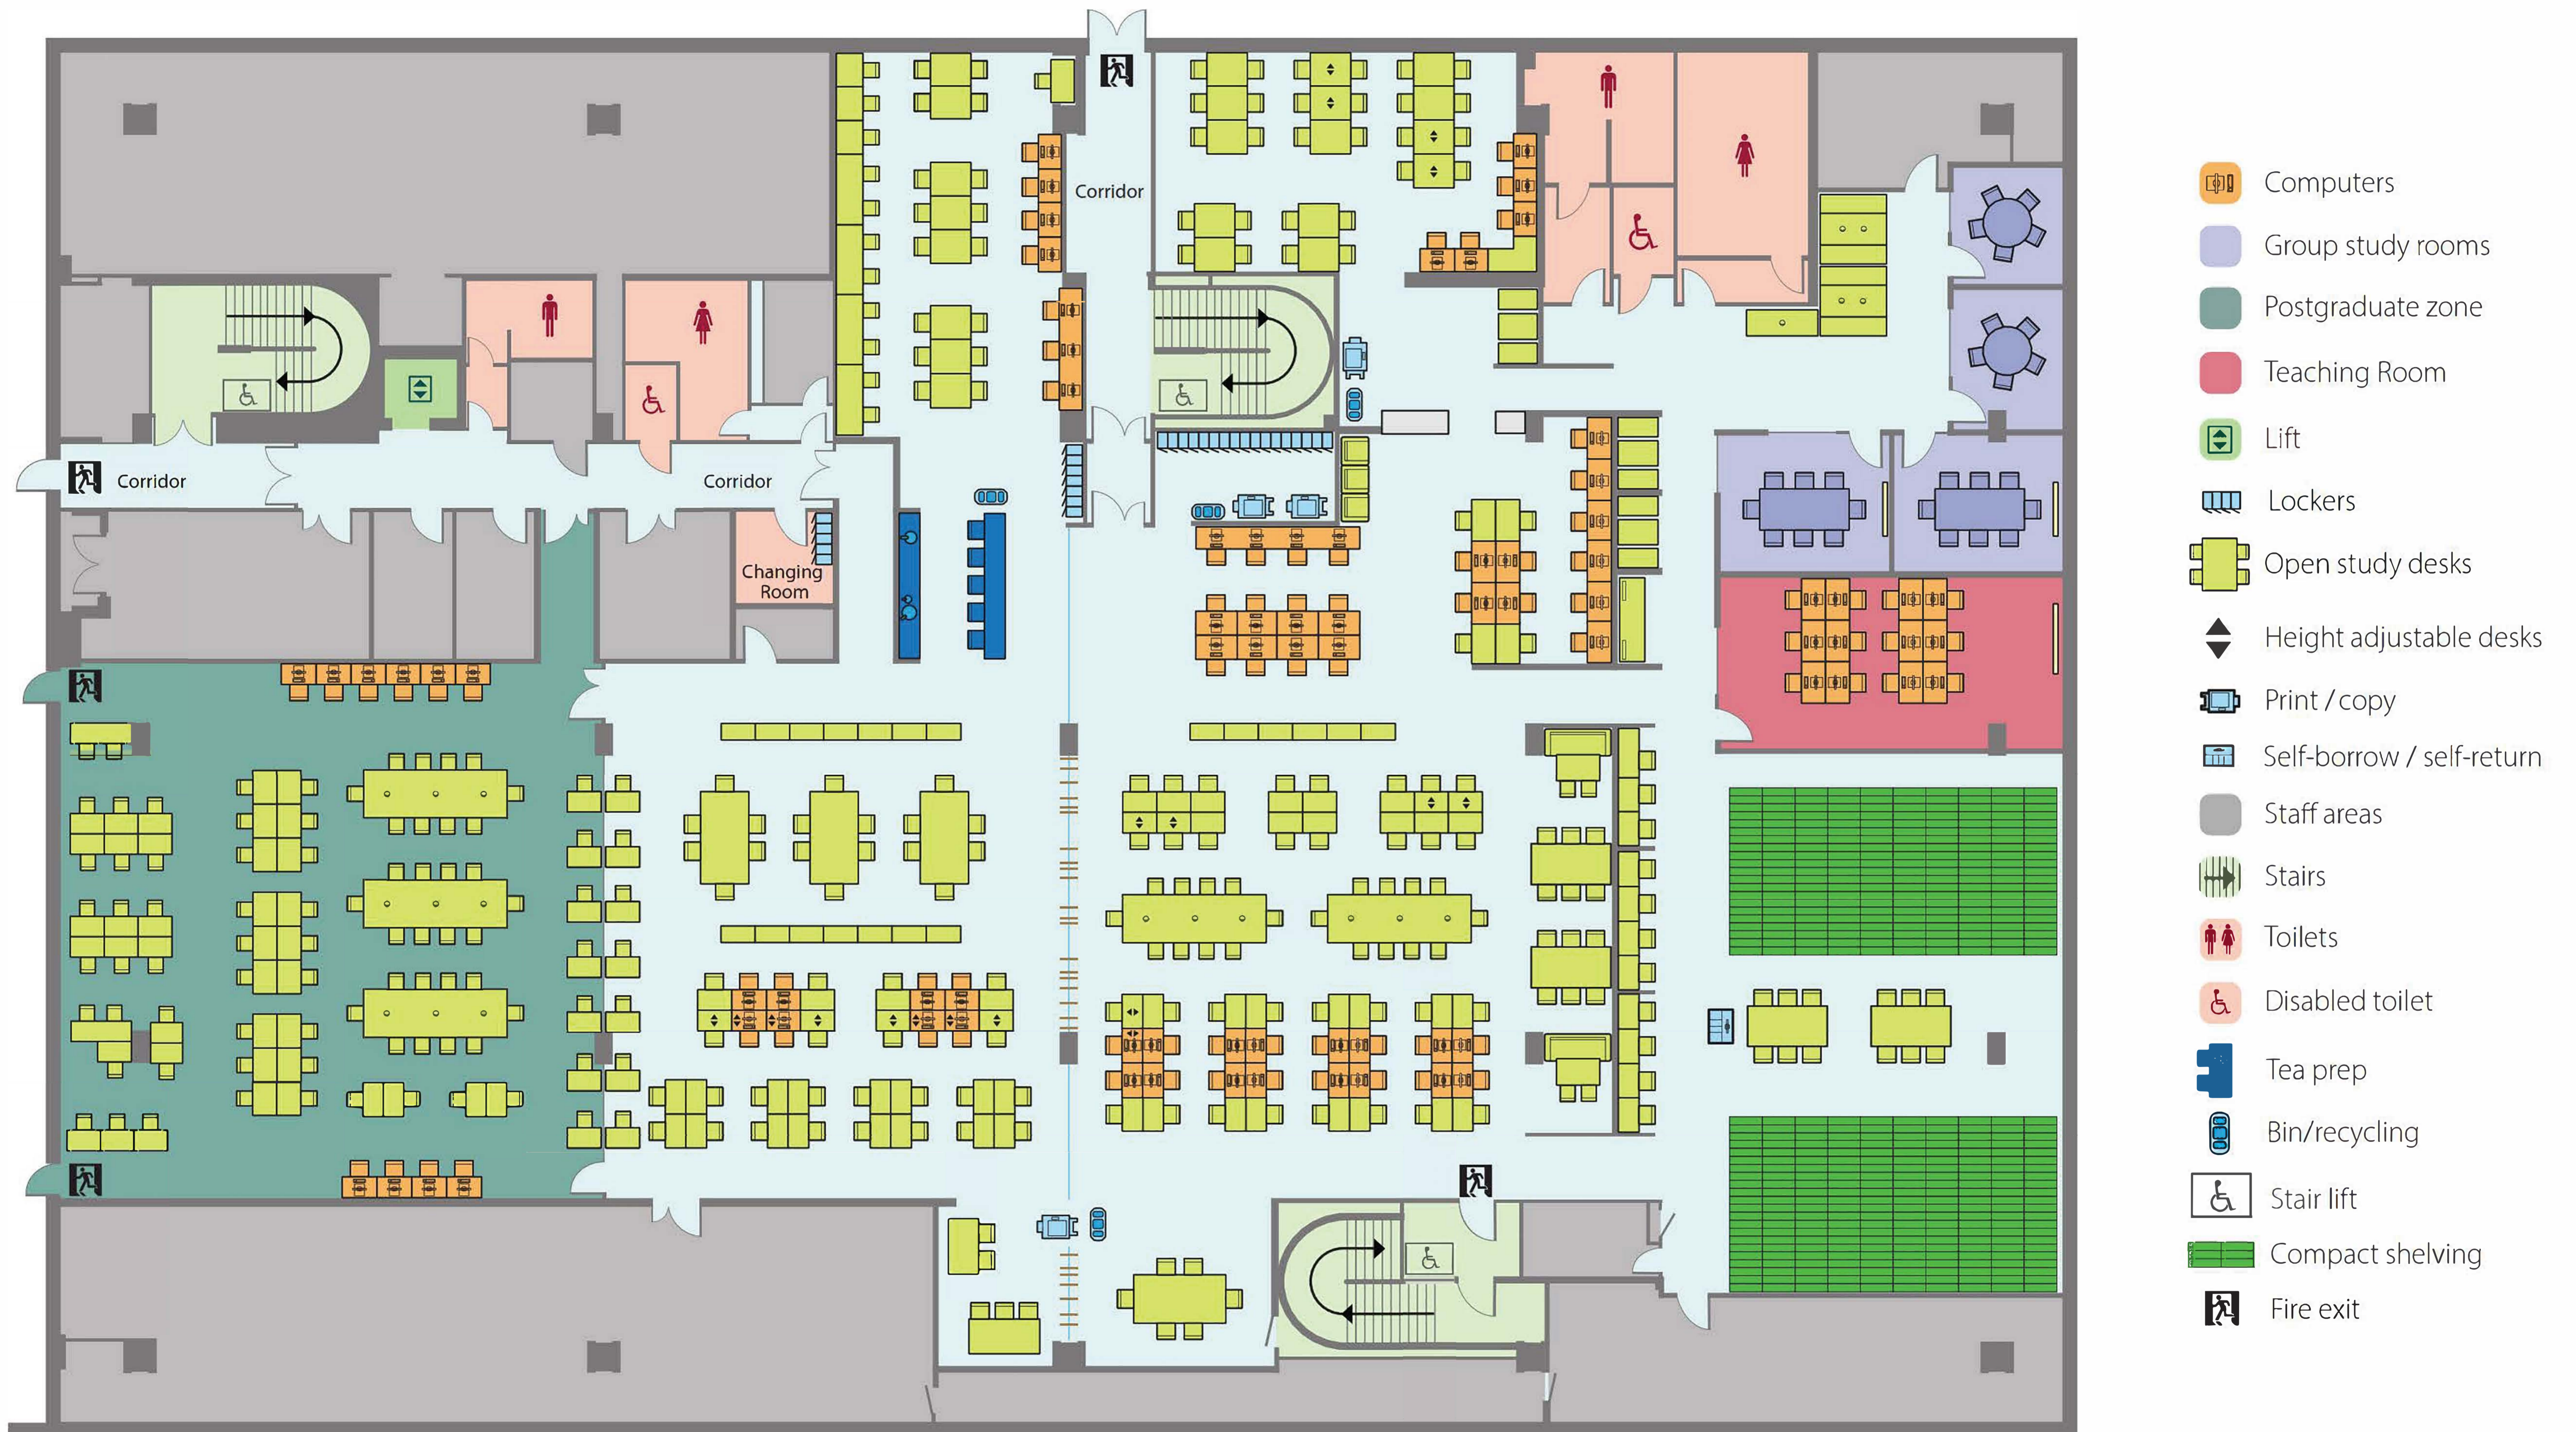

Level 1 (Study space, group study, postgraduate zone)

Level 2 (Main entrance, study space, group study)

Level 3 (Silent study)

- Bookshelves
- Carrels
- Computers
- Computer desks
- Lift
- Lockers
- Open study desks
- Height adjustable desks
- Print / copy
- Search computers
- Self-borrow
- Staff areas
- Stairs
- Bin/recycling
- Hot and cold water
- Toilets
- Disabled toilet
- Stair lift
- Fire exit

Level 4 (Silent study, media players)

-  Bookshelves
-  Carrels
-  Computer desks
-  Height adjustable desks
-  Lockers
-  Lift
-  Open study desks
-  Print / copy
-  Search computers
-  Self-borrow
-  Staff areas
-  Stairs
-  Contemplation room
-  Assistive technology room
-  Media room/stations
-  Microfilm
-  Blu-ray/DVD players
-  Bin/recycling
-  Hot and cold water
-  Toilets
-  Disabled toilet
-  Stair lift
-  Fire exit