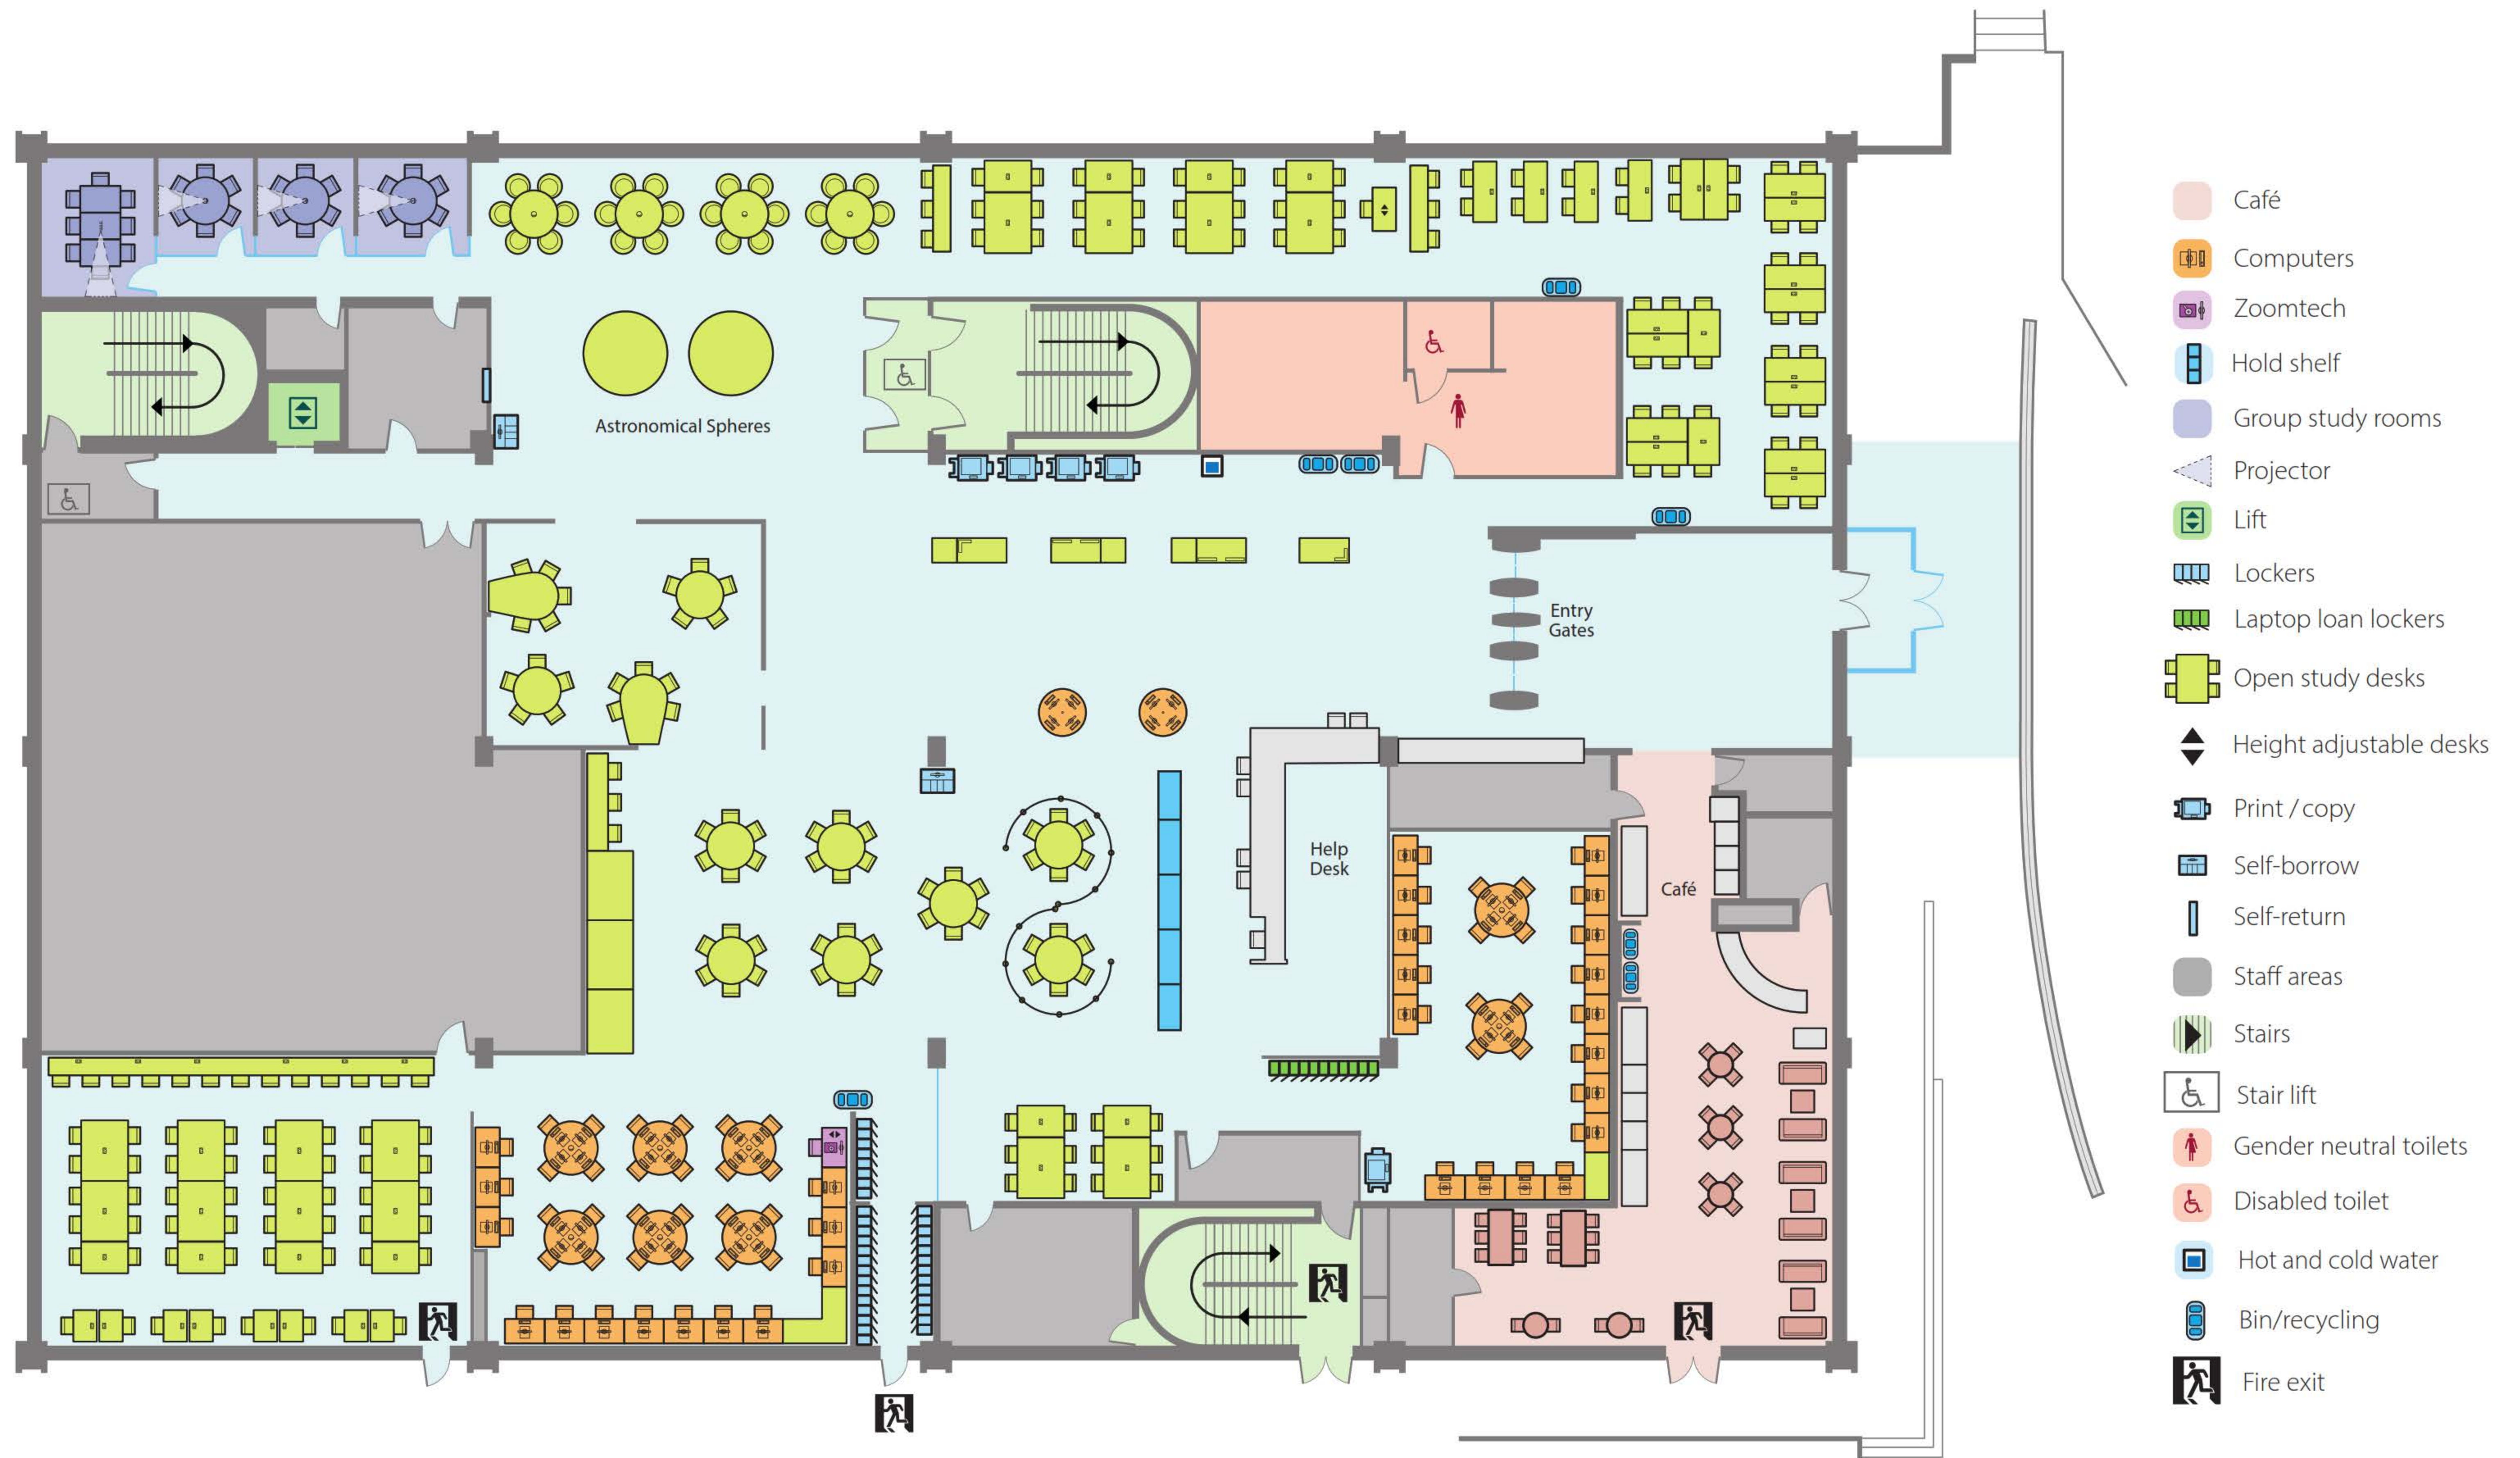

Level 1 (Study space, group study, postgraduate zone)

Level 2 (Main entrance, study space, group study)

Level 3 (Silent study)

- Bookshelves
- Carrels
- Computers
- Computer desks
- Lift
- Lockers
- Open study desks
- Height adjustable desks
- Print / copy
- Search computers
- Self-borrow
- Staff areas
- Stairs
- Bin/recycling
- Hot and cold water
- Toilets
- Disabled toilet
- Stair lift
- Fire exit

Level 4 (Silent study, media players)

-  Bookshelves
-  Carrels
-  Computer desks
-  Height adjustable desks
-  Lockers
-  Lift
-  Open study desks
-  Print / copy
-  Search computers
-  Self-borrow
-  Staff areas
-  Stairs
-  Contemplation room
-  Assistive technology room
-  Media room/stations
-  Microfilm
-  Blu-ray/DVD players
-  Bin/recycling
-  Hot and cold water
-  Toilets
-  Disabled toilet
-  Stair lift
-  Fire exit