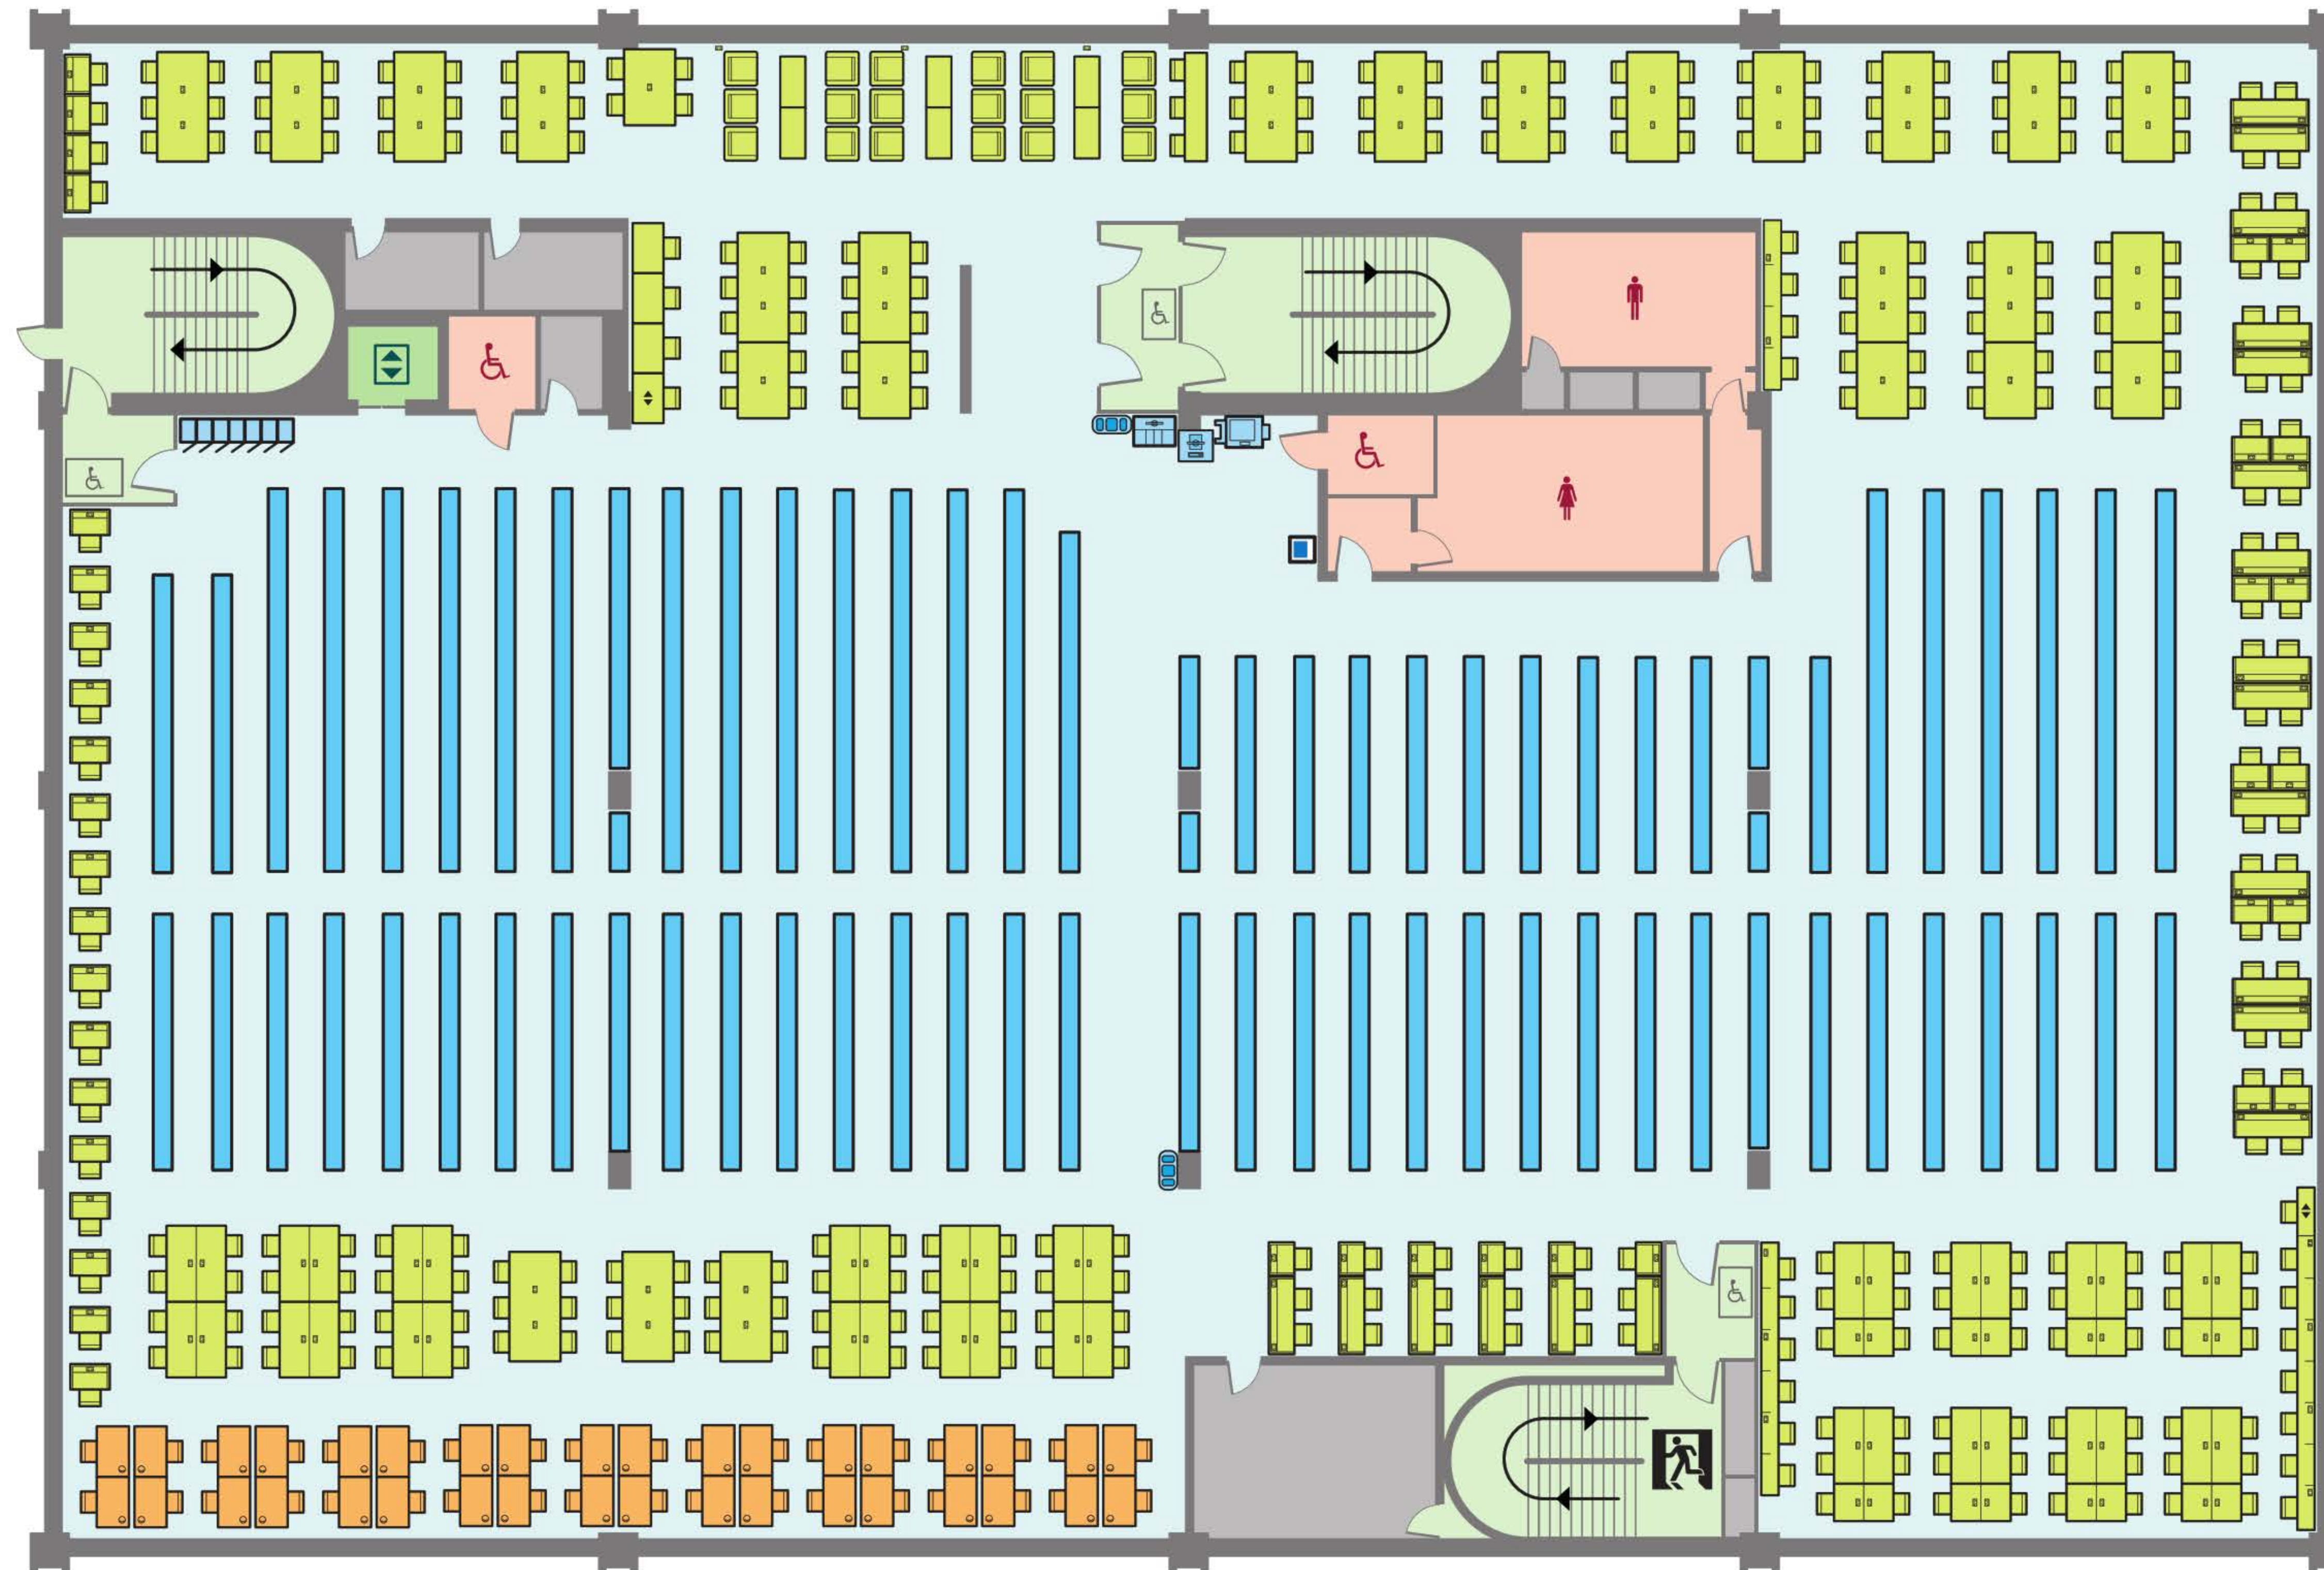

Level 1 (Study space, group study, postgraduate zone)

Level 2 (Main entrance, study space, group study)

Level 3 (Silent study)

- Bookshelves
- Carrels
- Computers
- Computer desks
- Lift
- Lockers
- Open study desks
- Height adjustable desks
- Print / copy
- Search computers
- Self-borrow
- Staff areas
- Stairs
- Bin/recycling
- Hot and cold water
- Toilets
- Disabled toilet
- Stair lift
- Fire exit

Level 4 (Silent study, media players)

-  Bookshelves
-  Carrels
-  Computer desks
-  Height adjustable desks
-  Lockers
-  Lift
-  Open study desks
-  Print / copy
-  Search computers
-  Self-borrow
-  Staff areas
-  Stairs
-  Contemplation room
-  Assistive technology room
-  Media room/stations
-  Microfilm
-  Blu-ray/DVD players
-  Bin/recycling
-  Hot and cold water
-  Toilets
-  Disabled toilet
-  Stair lift
-  Fire exit